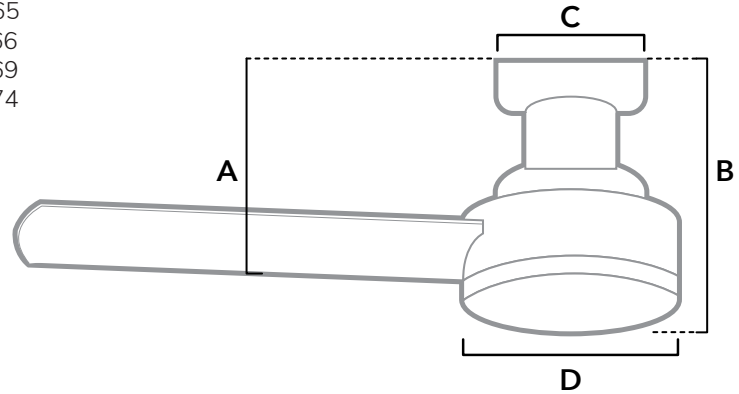

## DIMENSIONS

Measured in inches

- A. 7.65
- B. 9.66
- C. 6.69
- D. 8.74

**52409** | Matte Nickel Body with Matte Nickel Blades

## FAN SPECIFICATIONS

Motor Type	Reversible	Wire Length	Control Type	Downrod	Location	Blade #	Add'l Sizes
AC	YES	8" Low Profile	Wall Control	N/A	Indoor	3	44"